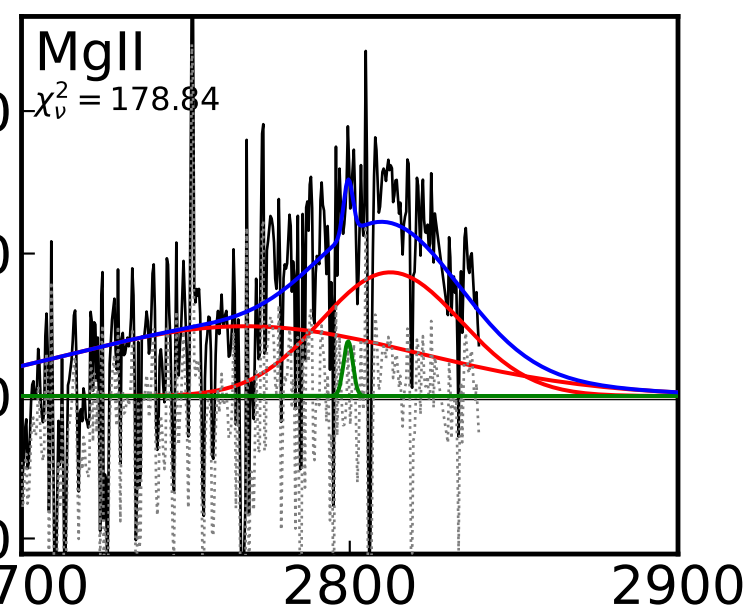

ra,dec = (75.2248,-66.7333) 0000-0-0441 z = 1.86

Rest Wavelength (\AA)