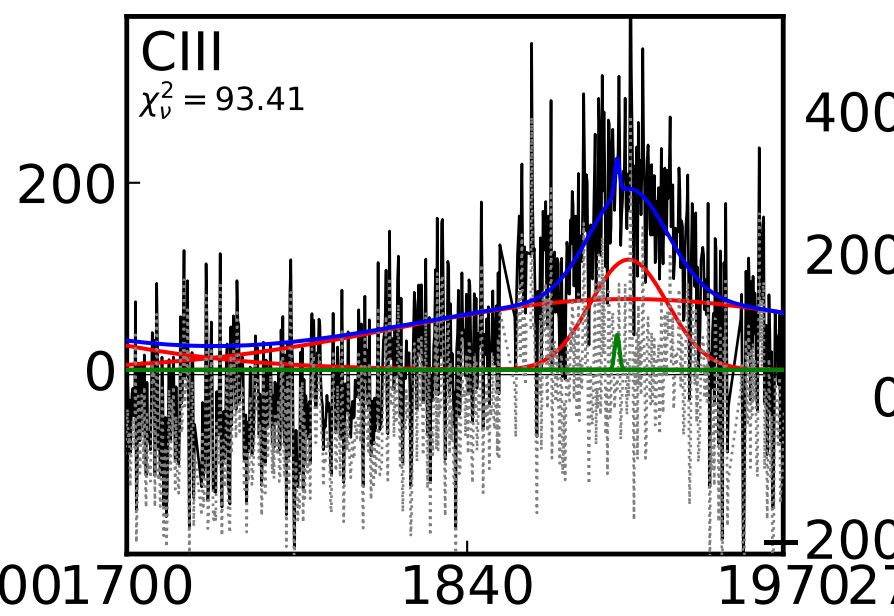

ra,dec = (75.2248,-66.7333) 0000-0-0441 z = 1.86

Rest Wavelength (\AA)