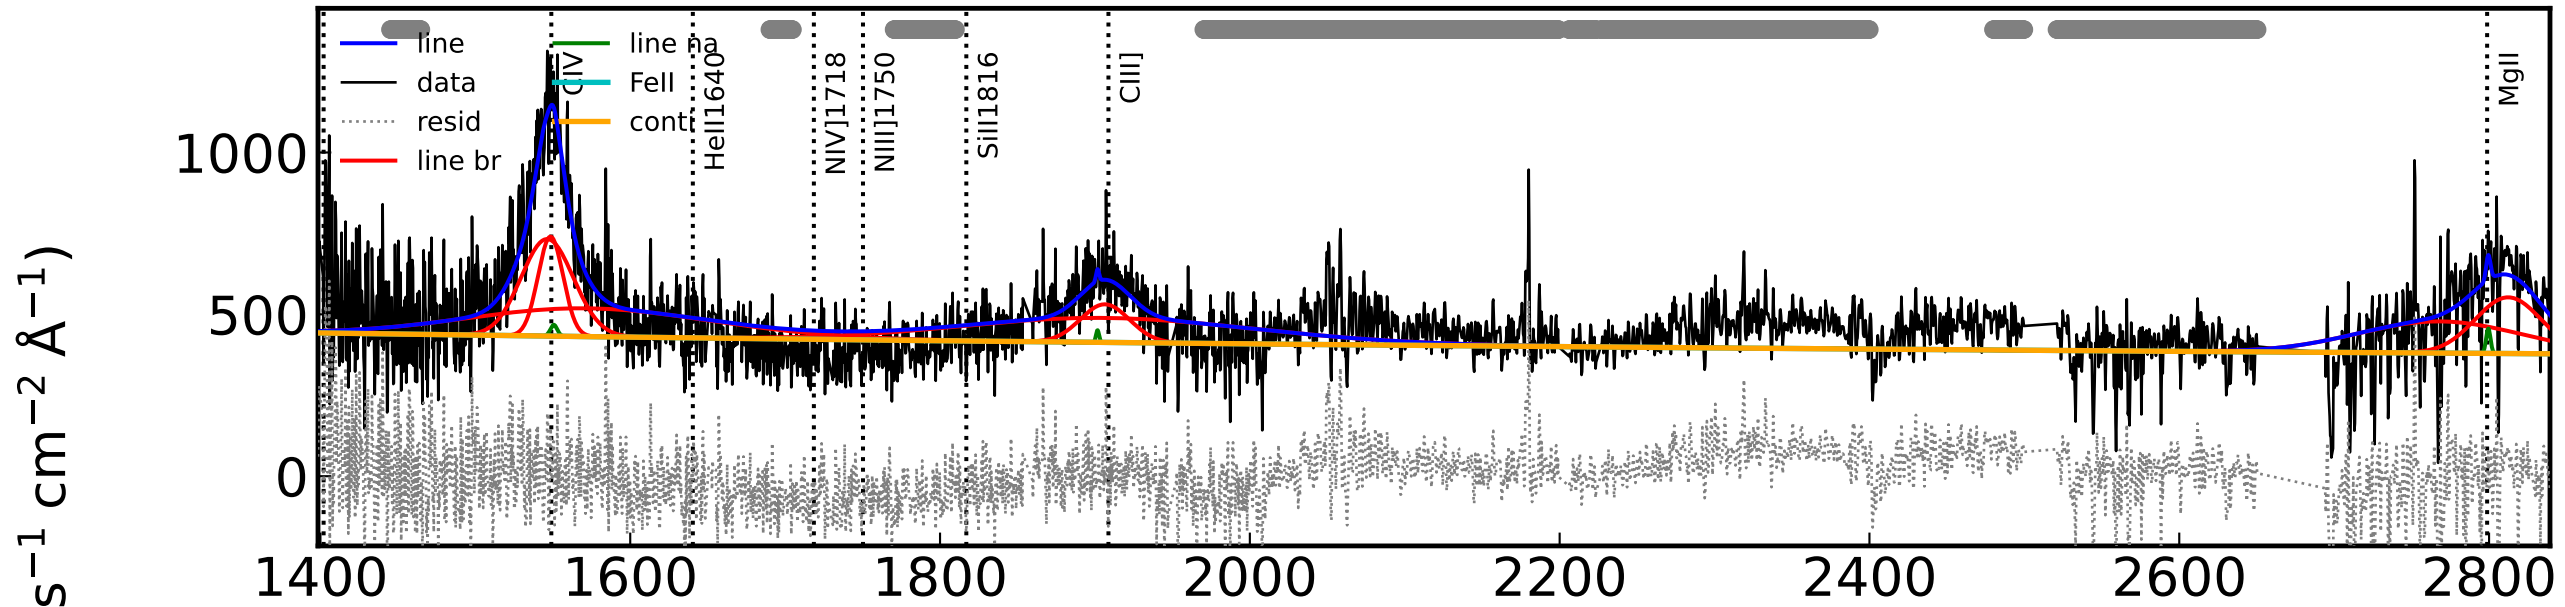

ra,dec = (75.2248,-66.7333) 0000-0-0441 z = 1.86

Rest Wavelength (\AA)