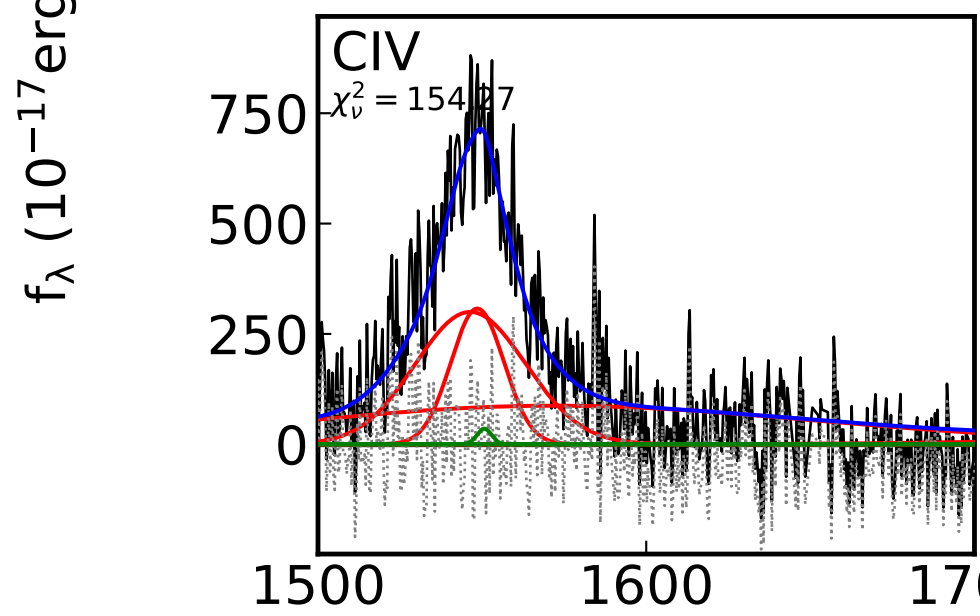

ra,dec = (75.2248,-66.7333) 0000-0-0441 z = 1.86

Rest Wavelength (\AA)