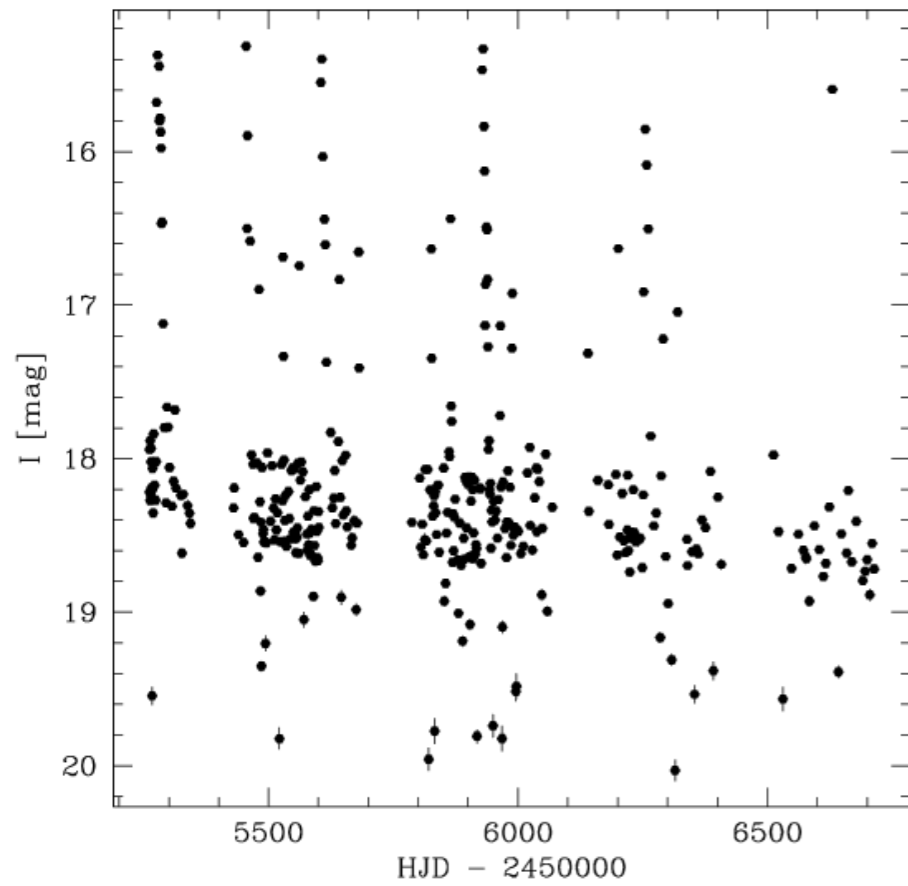

# OGLE-LMC529.30.114 = ASASSN-14kb

Ra,Dec(J2000.0)= 4:46:50.01 -71:22:56.0

Image size 2' x 2'. North up, East left (OGLE-IV)

Period= 0.0681057 d  
= 98 mins

Color composite 40"x40"