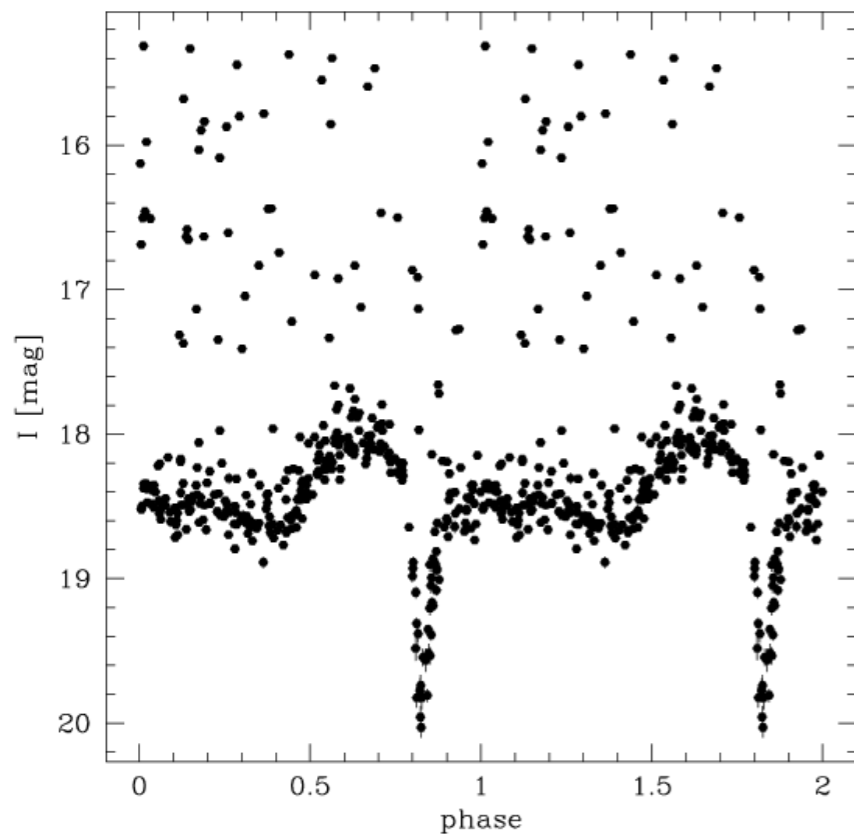

# OGLE-LMC529.30.114 = ASASSN-14kb

Ra,Dec(J2000.0)= 4:46:50.01 -71:22:56.0

Image size 2' x 2'. North up, East left (OGLE-IV)

Period= 0.0681057 d  
= 98 mins

Color composite 40"x40"