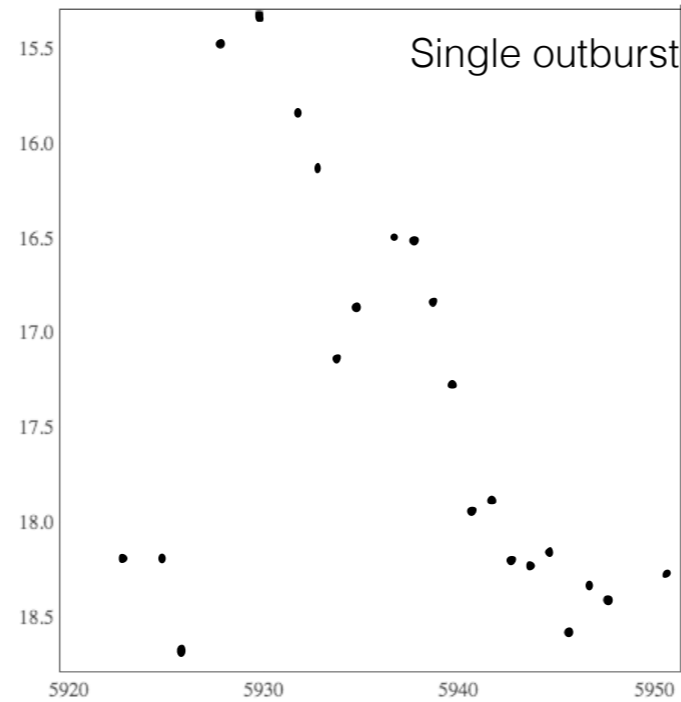

# OGLE-LMC529.30.114 = ASASSN-14kb

Ra,Dec(J2000.0)= 4:46:50.01 -71:22:56.0

Image size 2' x 2'. North up, East left (OGLE-IV)

Period= 0.0681057 d  
= 98 mins

Color composite 40"x40"